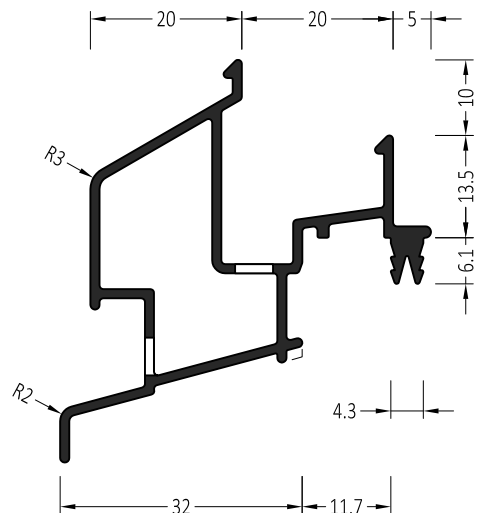

Regenschutzschiene System 24 mm

Water bars System 24 mm

Symbol	Product / Produkt	
AW 24/32	Regenschutzschiene Water bars	72 m

INFO:

Entwässerung 4x30 alle 120 mm
Water drainage 4x30 every 120 mm

Symbol	Product / Produkt	
AWB 24/32	Regenschutzschiene Water bars	72 m