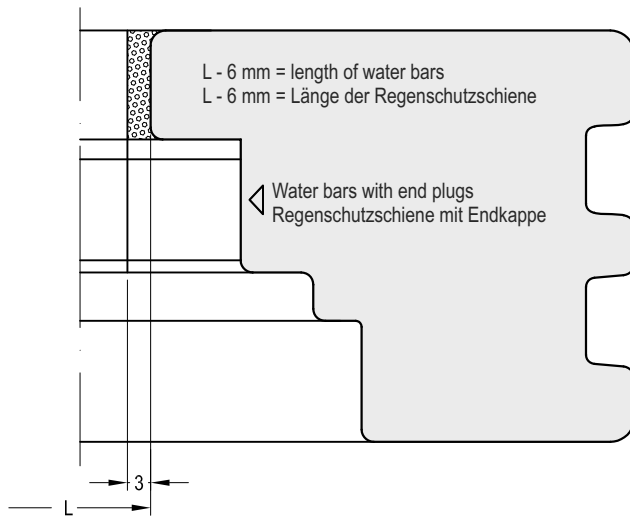

ZM../././..

ZMK../././..

Endkappe: gerade / End plug: straight

ZM ../././.. S

Endkappe: mit Schräge / End plug: slanted

ZMK ../././.. S

Endkappe: mit Schräge / End plug: slanted