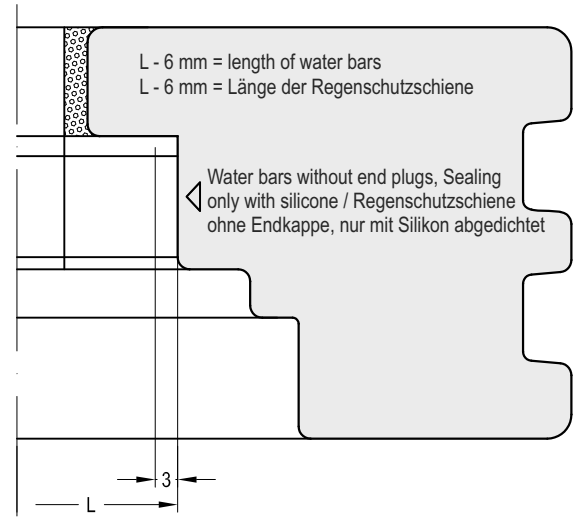

ZM../././..

ZMK../././..

Endkappe: gerade / End plug: straight

ZM ../././.. S

Endkappe: mit Schräge / End plug: slanted

ZMK ../././.. S

Endkappe: mit Schräge / End plug: slanted