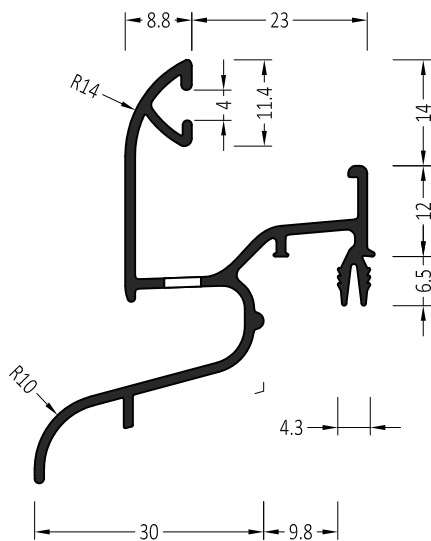

Regenschutzschiene System 22 mm

Water bars System 22 mm